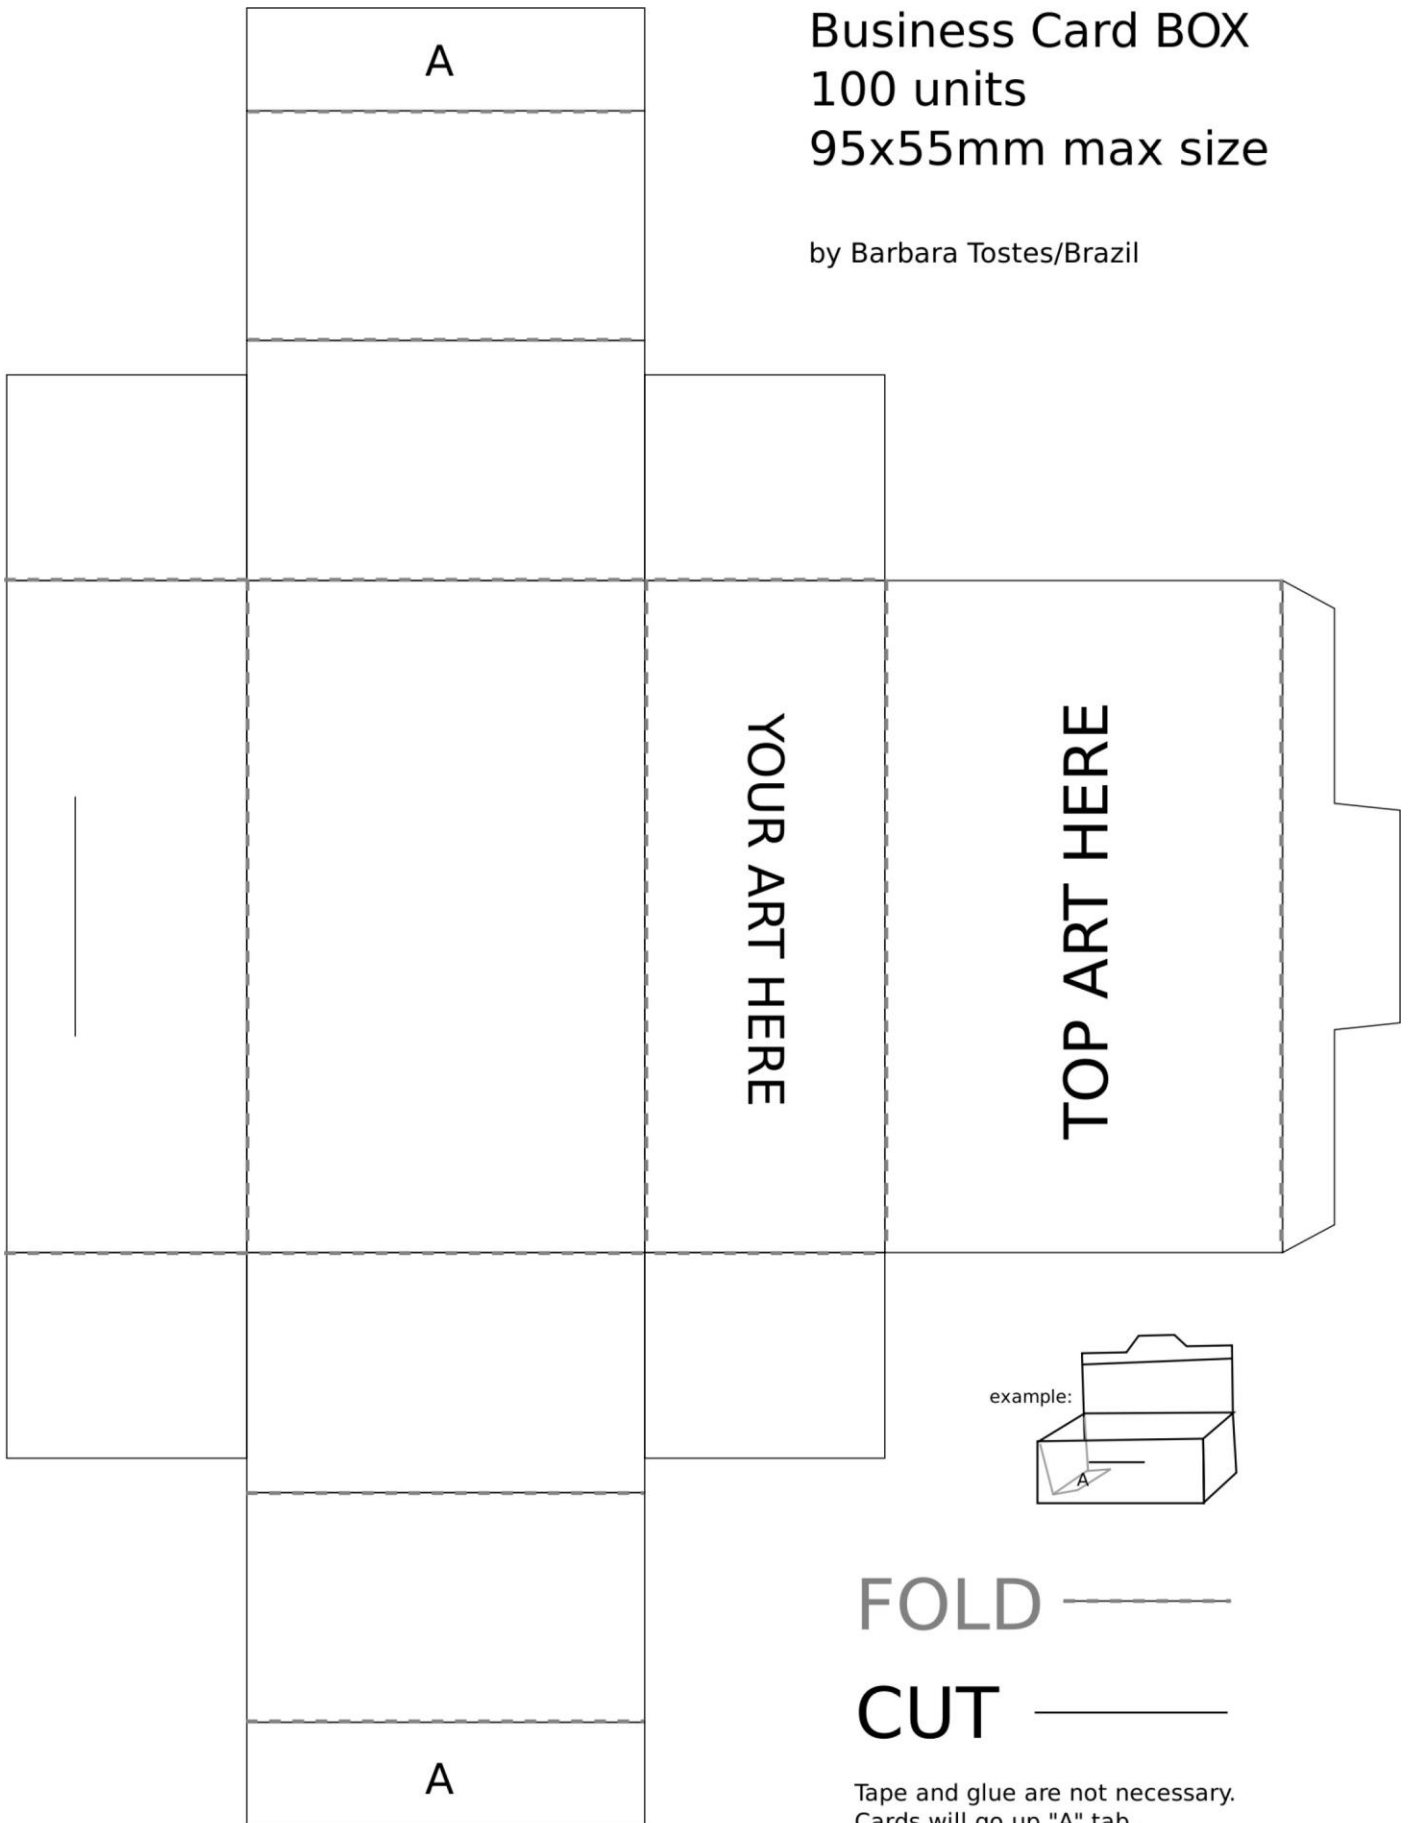

Business Card BOX  
100 units  
95x55mm max size

by Barbara Tostes/Brazil

FOLD ———

CUT ———

Tape and glue are not necessary.  
Cards will go up "A" tab.

[www.supercoloring.com/paper-crafts](http://www.supercoloring.com/paper-crafts)